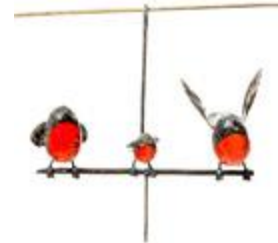

**METAL LARGE GREAT
TIT BOWL PETFEEDER**

ZA403937

(20 CM)

**METAL ROBIN BOWL
PET FEEDER LARGE**

ZA403975

(20 CM)

**METAL ROBIN BOWL
PET FEEDER MEDIUM**

ZA403982

(18 CM)

**METAL ROBIN
HANGING BIRD
FEEDER COUPLE**

ZA403975

(34 CM)

**METAL ROBIN
HANGING BIRD
FEEDER FAM OF 3**

ZA403982

(34 CM)

**METAL ROBIN
HANGING BIRD
FEEDER FAM OF 4**